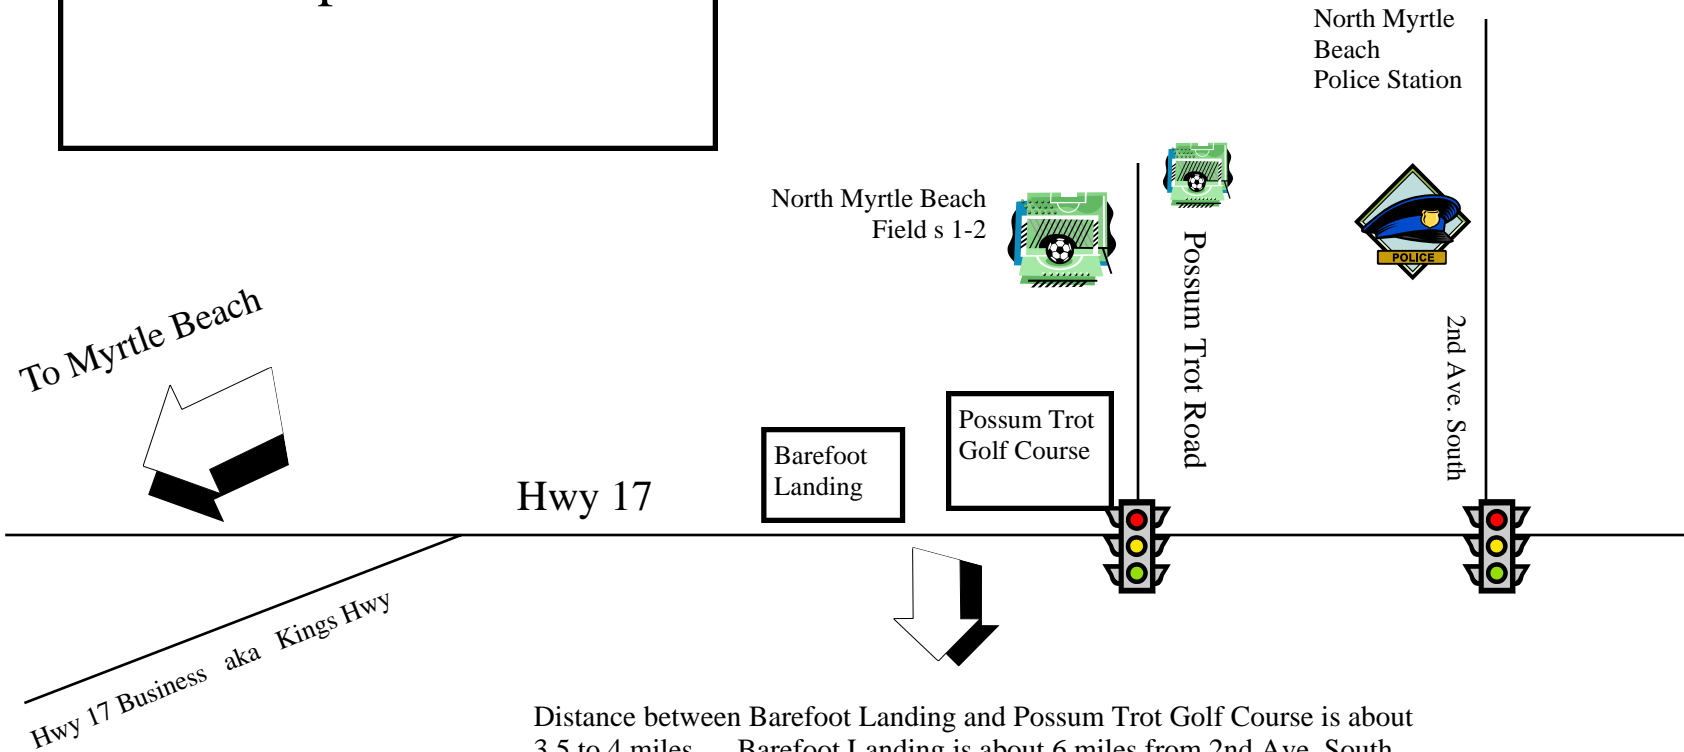

Map to North Myrtle Beach Recreation Department

Distance between Barefoot Landing and Possum Trot Golf Course is about 3.5 to 4 miles. Barefoot Landing is about 6 miles from 2nd Ave. South. Give yourself 30 minutes driving time.....Traffic is unpredictable.